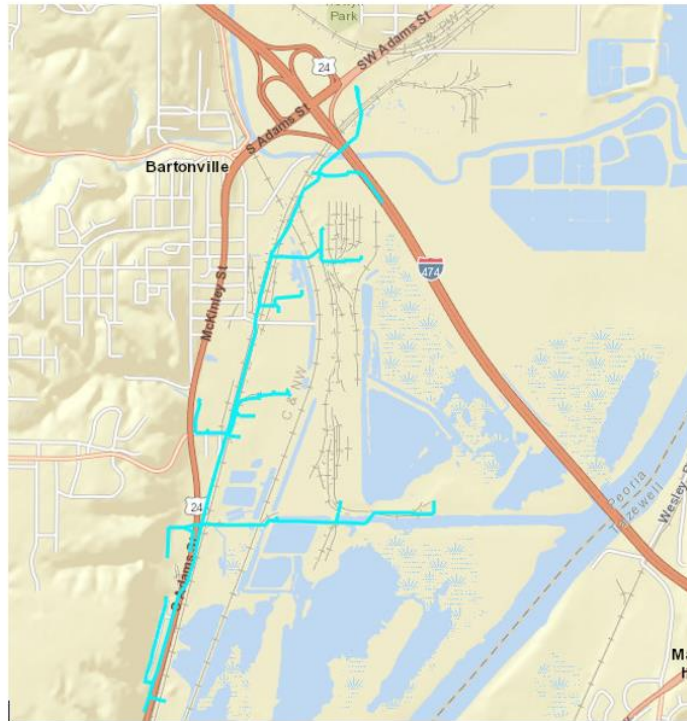

Attached are maps and common addresses of the areas affected. In addition to notifying you, Ameren Illinois will mail a notice to customers who may be affected by the distribution tree trimming work. We will also provide a public notice in local newspapers.

Sincerely,

Ameren Illinois
Vegetation Management
3490 Rupp Parkway
Decatur, IL 62526

E9016

Circuit: A17024

Town: Bartonville

County: Peoria

If you have any questions about the tree trimming work to be done, please call **1.800.755.5000**, or visit our website at: **MySafeTrees.com**